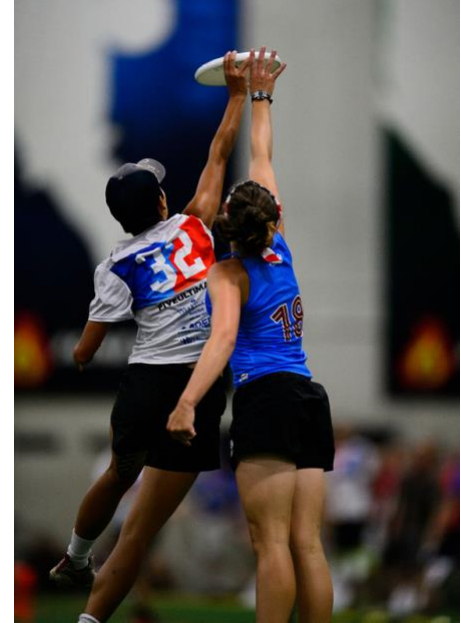

[Photo Credit: Kevin Leclaire for UltiPhotos]

THE FINALS

Men's

San Francisco Revolver (USA) vs Sydney Colony (AUS) - 08:30

The two-time reigning champs are playing the surprise package from Australia. Can Colony do what no one has done and defeat Revolver at a World Ultimate Club Championships?

Women's

Medellin Revolution (COL) vs Seattle Riot (USA) - 14:30

The emerging stars against the long-established superpower. These are the only two unbeaten Women's teams at this competition, a fitting finale for the tournament.

Mixed

Seattle BFG (USA) vs Boston Slow White (USA) - 16:30

Both teams are something of a surprise, seeded 3rd and 9th coming in. They split the games they played at USA Nationals last year, each team getting one win.

The games today will all be held at the Wall 2 Wall venue in Mason that held the semi-final extensions because of forecast storms in the area.

Spectators are allowed at the venue but once capacity has been reached people will be held outside the building for safety purposes.

OFFICIAL WFDF 2018 WORLD ULTIMATE CLUB CHAMPIONSHIP MEDIA PARTNERS

showgame

SHOWGAME.CO.UK

UP
UltiPhotos
Official Event
Photography

ULTIPHOTOS.COM

ULTIWORLD.COM